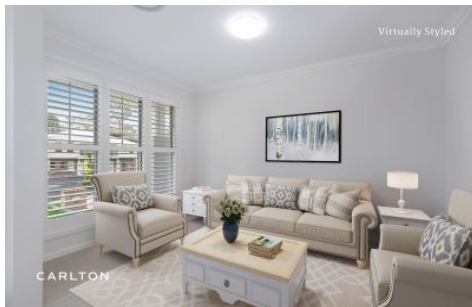

CARLTON

Virtually Styled