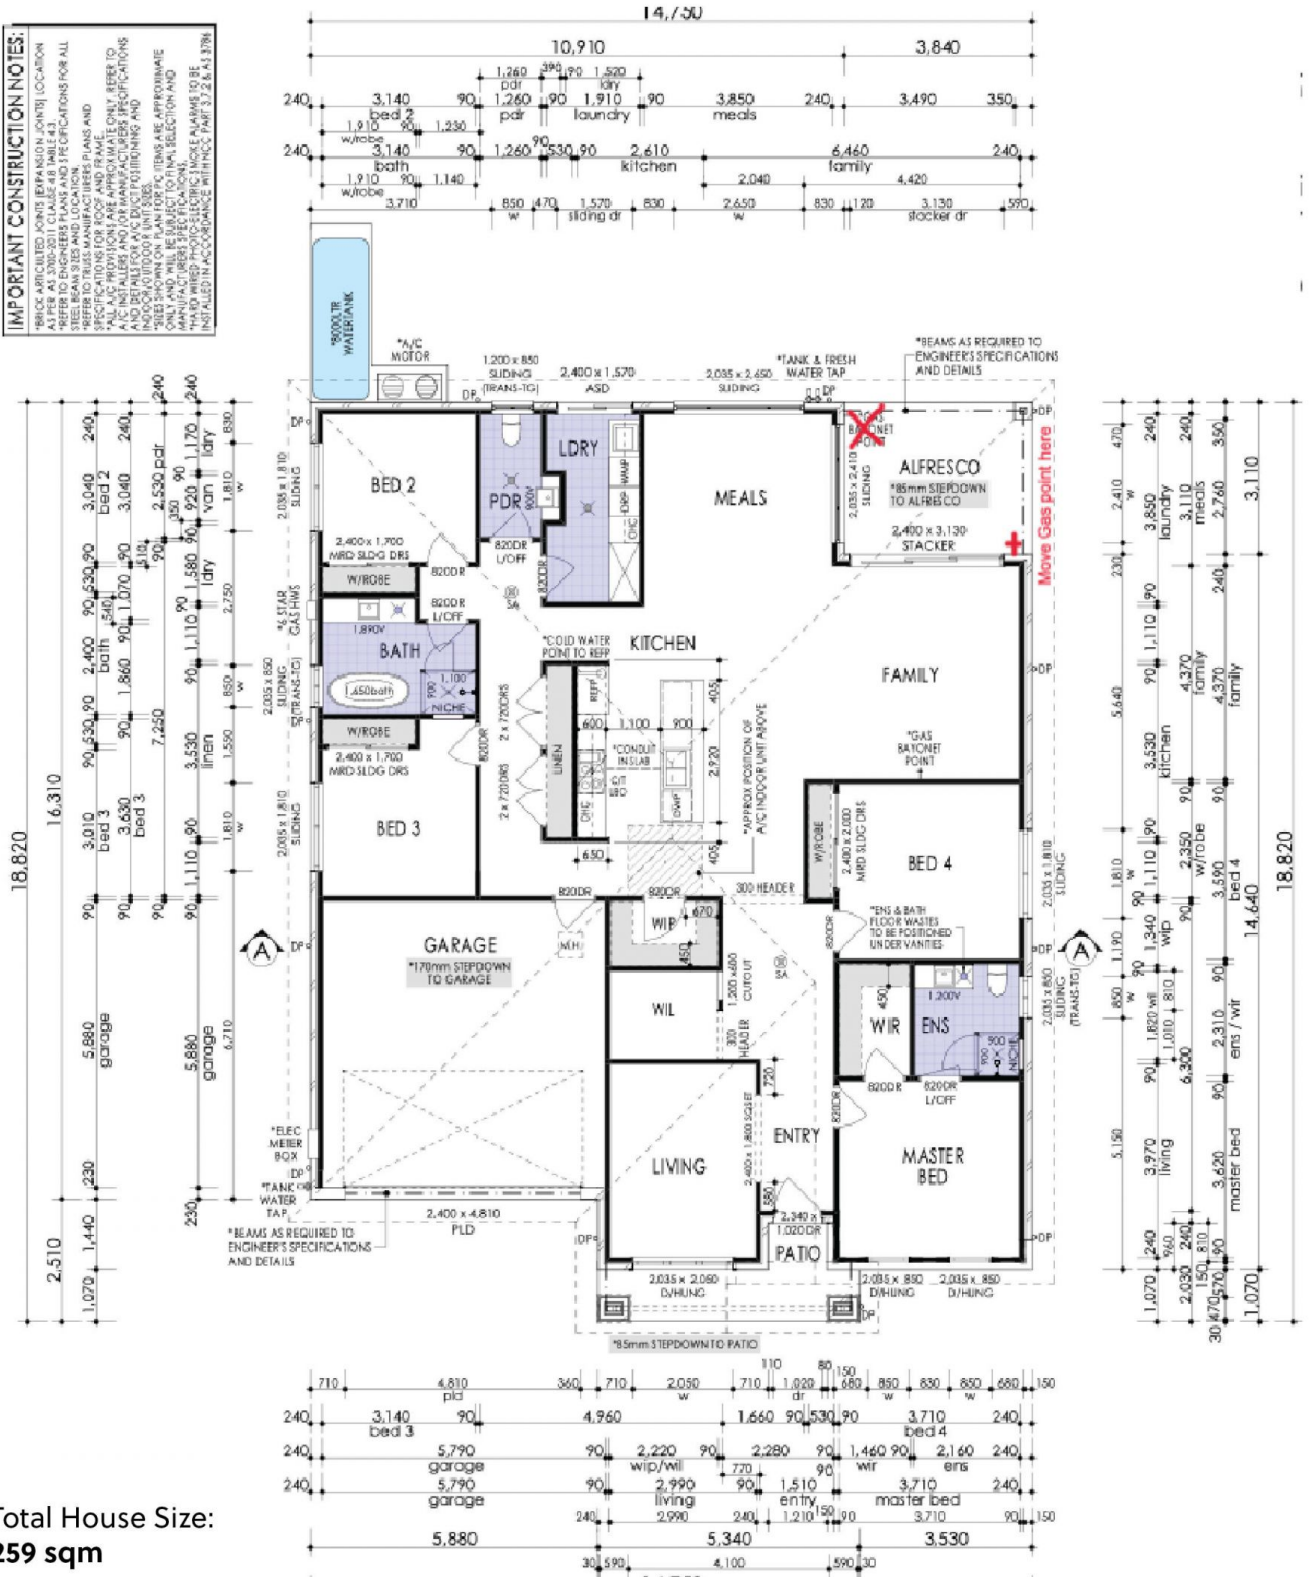

Total House Size:
259 sqm

EST 1982
CARLTON
REAL ESTATE

16a WILLOW STREET, WILLOW VALE

*Scale in metres. Indicative only. Dimensions are approximate.

All information contained herein is gathered from sources we believe to be reliable. However, we cannot guarantee its accuracy and interested persons should rely on their own enquiries. Some images may contain digital furniture.