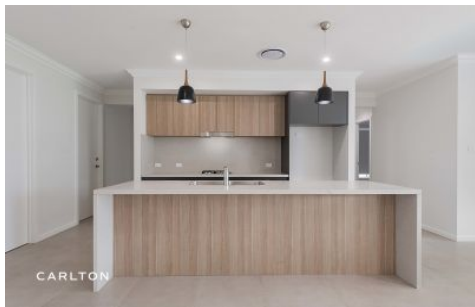

CARLTON

CARLTON

CARLTON

Virtually Styled

CARLTON

16a Willow Street Willow Vale NSW

4 2 2

Indulge in the ultimate luxury living with this custom built 4-bedroom, 2-bathroom home featuring superior inclusions and high ceilings throughout.

Discover a sanctuary where opulence meets comfort and where every detail is meticulously crafted to excel and impress.

- Offering 4 generous bedrooms all with robing, with an ensuite and WIR to the master.
- Spacious and inviting formal and informal living areas opening to the covered alfresco area and landscaped grounds.
- Top of the line kitchen with 40 mm stone benchtops, custom cabinetry, walk-in pantry, gas cooktop, electric

Price : Price Guide $1,320,000
Building Size : 260 sqm
Land Size : 796 sqm
View : <https://www.carltonrealestate.com.au/sale/nsw/southern-highlands/willow-vale/residential/house/7962921>

<https://www.carltonrealestate.com.au>

We are one of the longest running, award-winning real estate agencies in the Southern Highlands.